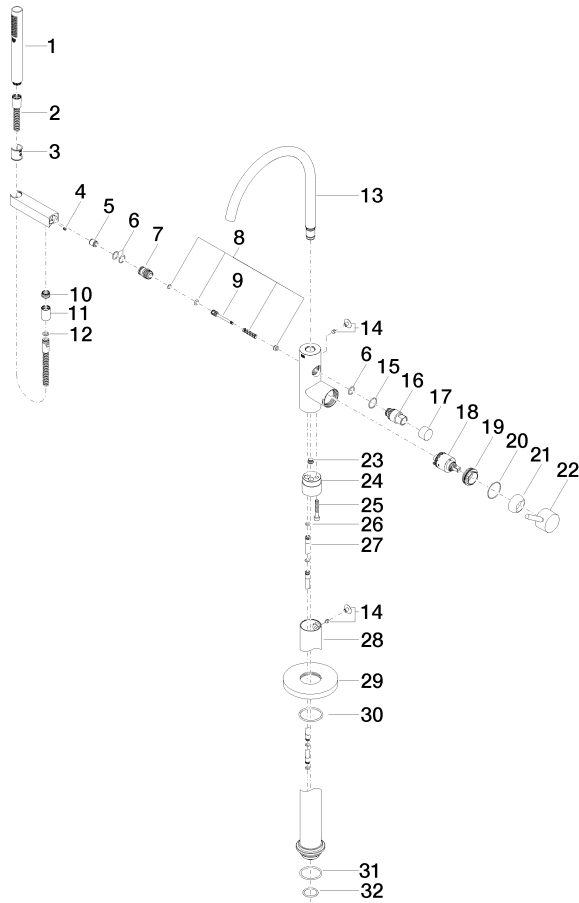

Single-lever bath mixer with stand pipe for free-standing assembly with hand shower set - Chrome

TARA

25 863 661

Single-lever bath mixer with stand pipe for free-standing assembly with hand shower set - Chrome

TARA

25 863 661

Spare parts list

No.	Item Number	Name	Quantity used	Delivery time
1	90 12 11 140 30-00	shower	1	10
2	90 30 02 072 00-00	Metal shower hose 1/2" x 3/8" x 1250 mm - Chrome	1	10
3	09 18 40 118 90	sleeve	1	2
4	09 31 11 058 90	pin	1	2
5	90 23 01 141 00 90	back-flow preventer	1	2
6	90 14 10 010 00 90	seal	3	2
7	09 24 03 153 20-00	nipple	1	10
8	90 16 02 023 00 90	spring	1	2
9	09 31 09 102 20-00	pull-rod	1	10
10	09 24 03 069 90	nipple	1	2
11	90 21 02 069 00-00	cover	1	10
12	90 14 20 026 00 90	seal	1	2
13	90 28 22 327 01-00	spout	1	10
14	04 31 20 036 00 90	plug	2	2
15	09 14 10 112 90	seal	1	2
16	09 21 34 081 20-00	nipple	1	10
17	09 20 88 002-00	handle	1	10
18	90 15 05 039 00 90	cartridge	1	2
19	09 24 04 298 90	nut	1	2
20	09 14 10 037 90	seal	1	2
21	09 28 30 036-00	cover	1	10
22	90 20 66 005 00-00	handle	1	10
23	04 31 20 039 11 90	plug	1	2
24	09 24 03 152 20-00	adaptor	1	10
25	09 30 30 111 90	screw	1	2
26	09 14 10 139 90	seal	2	2
27	04 28 22 025 00 90	connection	2	2
28	04 28 22 030 00-00	pipe	1	10
29	09 27 88 007-00	rosette	1	10
30	90 14 10 129 00 90	seal	1	2
31	09 14 10 084 90	seal	1	2
32	09 14 10 018 90	seal	1	2