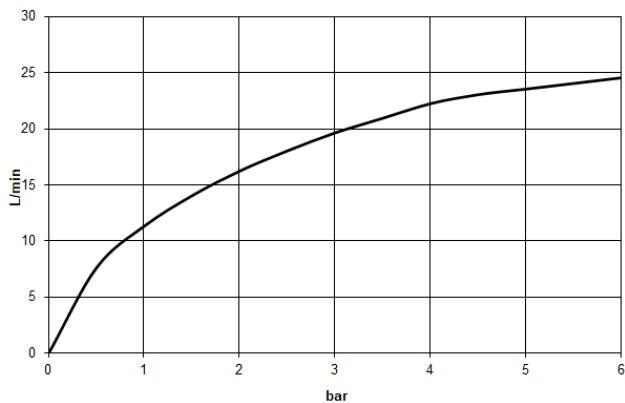

Single-lever bath mixer with stand pipe for free-standing assembly with hand shower set - Chrome

TARA

25 863 661

Fits: TARA, META

- spout: circular, air-enriched flow
- max. flow 19.5 l/min at 3 bar flow pressure
- Hand shower: COMPACT RAIN, max. flow rate 6.8 l/min (at 3 bar)
- bar-type hand shower with anti-scale system
- pivotable spout 360°
- 281mm projection
- wall bracket
- automatic bath/shower diverter
- total height 1031 - 1101 mm
- stand pipe height 565 - 635 mm
- height up to aerator 899 – 969 mm
- slide-on rosettes Ø 135 mm
- metal shower hose 1250mm with integrated anti-twist protection
- WRAS 2001027

Required miscellaneous

- Concealed floor mounting -**
- max. recess depth 150 mm
  - min. recess depth 80 mm

35 945 970 90

Flow rate chart

Certificates

IAPMO\_4976 (5). Belgaqua\_19\_77\_27. WRAS\_2001027. LGA\_29727.